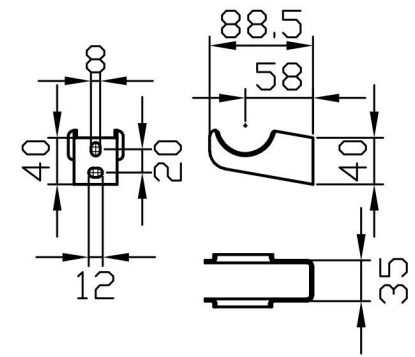

Imperia 2 Column Horizontal 300 x 1010mm. Painted

Technical Drawing

Unit: mm

Eastbrook 

Eastbrook Road, Gloucester GL4 3DB
 Technical Helpline : 01452 317890
 Mon - Fri / 8am - 5pm
 Email : technical@eastbrookco.com