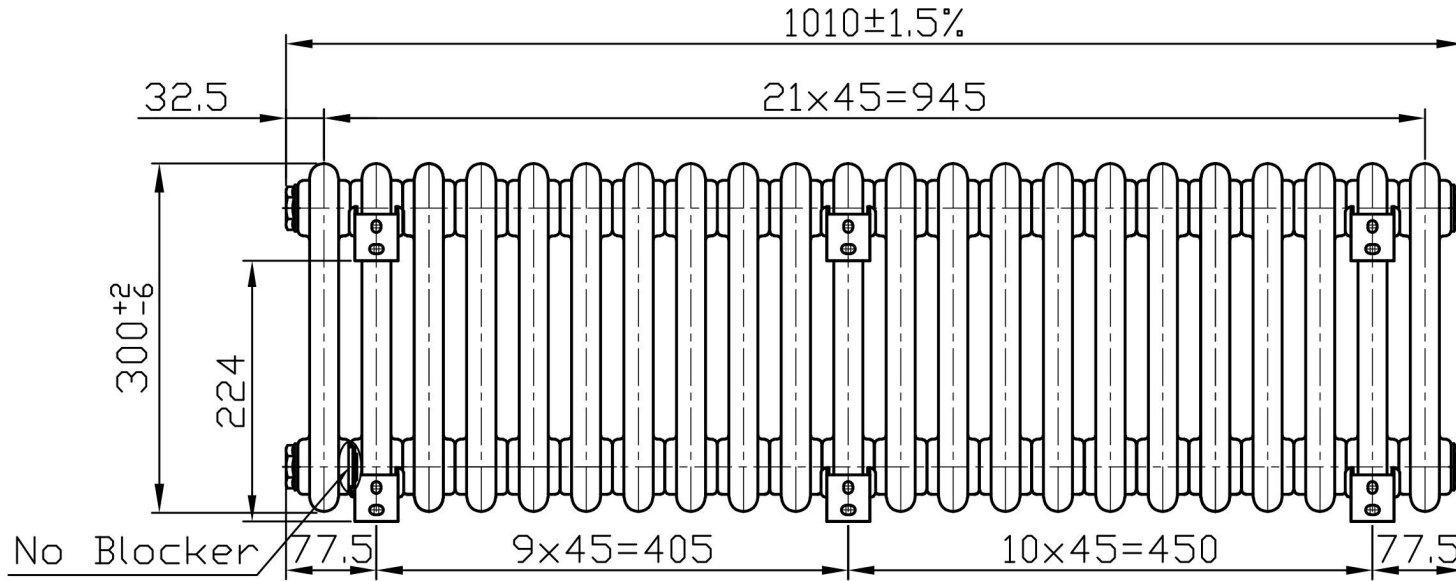

Imperia 2 Column Horizontal 300 x 1010mm. Painted

Technical Drawing

Unit: mm

Eastbrook 

Eastbrook Road, Gloucester GL4 3DB
 Technical Helpline : 01452 317890
 Mon - Fri / 8am - 5pm
 Email : technical@eastbrookco.com