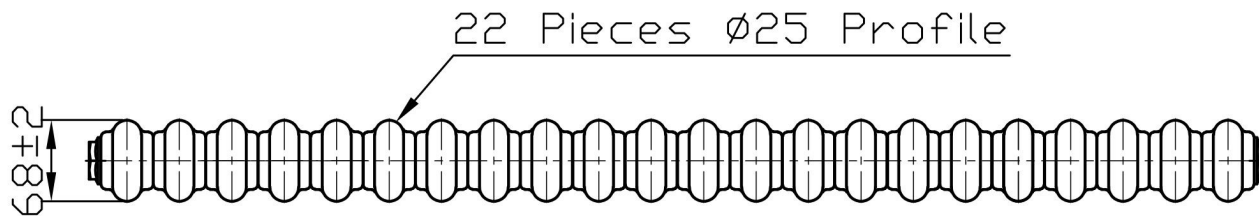

Imperia 2 Column Horizontal 300 x 1010mm. Painted

Technical Drawing

Unit: mm

Eastbrook 

Eastbrook Road, Gloucester GL4 3DB
 Technical Helpline : 01452 317890
 Mon - Fri / 8am - 5pm
 Email : technical@eastbrookco.com