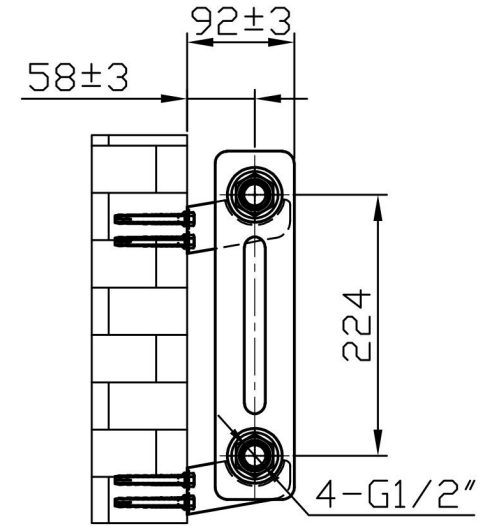

Imperia 2 Column Horizontal 300 x 1010mm. Painted

Technical Drawing

Unit: mm

Eastbrook 

Eastbrook Road, Gloucester GL4 3DB
 Technical Helpline : 01452 317890
 Mon - Fri / 8am - 5pm
 Email : technical@eastbrookco.com